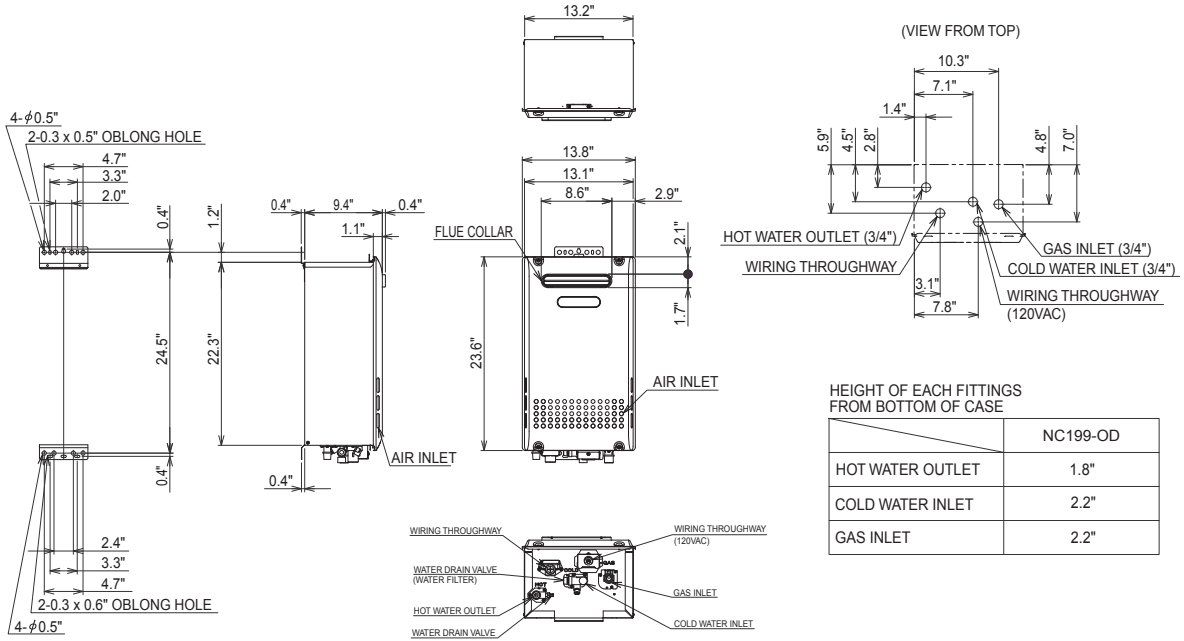

# Dimensions

## NR50-OD

HEIGHT OF EACH FITTINGS FROM BOTTOM OF CASE

	NC199-OD
HOT WATER OUTLET	1.8"
COLD WATER INLET	2.2"
GAS INLET	2.2"